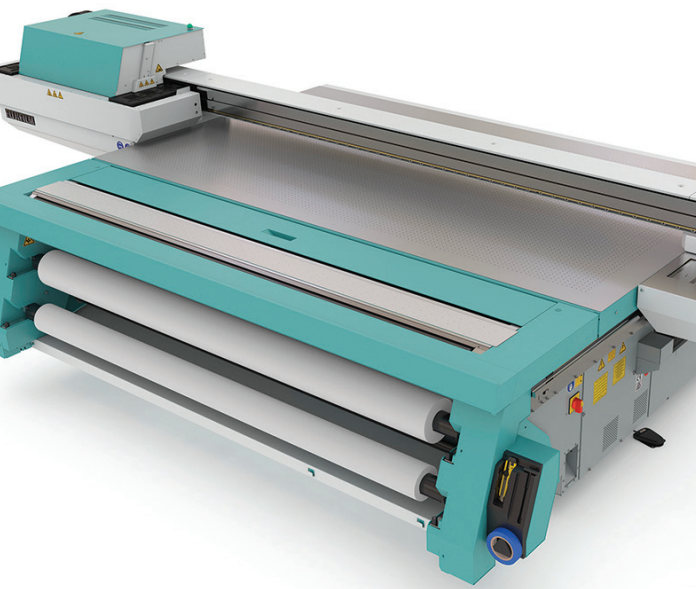

Flatbed O

INFO#	Company Name/Website	Product	Ink Type	Max. Print Width (Inches)	Max. Resolution (dpi)	Max. Speed (sf/h)	Hybrid*	Base Price		
160	Agfa Graphics agfaagraphics.us	Jeti Mira MG2716 HS LED	UV LED	106	920x1,200	2,669	N	CM		
		Jeti Mira MG2732 HS LED	UV LED	106	920x1,200	2,669	N	CM		
		Jeti Tauro H2500 LED	UV LED	100	1,200x725	2,960	Y	CM		
		Jeti Tauro H3300 S LED	UV LED	130	1,200x725	3,250	Y	CM		
		Jeti Tauro H3300 LED 4C or 6C	UV LED	130	1,200x725	4,876	Y	CM		
		Jeti Tauro H3300 UHS LED 4C or 6C	UV LED	130	1,200x725	6,458	Y	CM		
		Anapurna FB2540i LED	UV LED	100	720x1,440	1,034	N	CM		
		Anapurna H2500i LED	UV LED	98	720x1,440	1,238	Y	CM		
		Anapurna H2500i LED	UV LED	126	720x1,440	1,388	Y	CM		
		161	BesJet Inc. besjet.com	MC45-G5	UV LED	48x60	1,200	385	N	$55,000
MC84-G5	UV LED			48x96	1,200	385	N	$65,000		
MC2030GS-8H	UV LED			78x120	1,200	893	N	$82,500		
MC3220GS-16H	UV LED			120x78	1,200	893	N	$93,500		
162	Canon Solutions America csa.canon.com	Canon Arizona 318 GL	UV	98.8x49.6	1,440	194	N	Under $85,000		
		Canon Arizona 365 GT	UV	98.8x49.6	1,440	377	N	CM		
		Canon Arizona 6160 XTS	UV	120.5x98.8	1,440	1,668	N	CM		
		Canon Arizona 6160 HFV	UV	98.4x126	1,440	1,668	N	CM		
		Canon Arizona 6170 HFV	UV	98.4x126	1,440	1,668	N	CM		
		Canon Arizona 6170 XTS	UV	120.5x98.8	1,440	1,668	N	CM		
		Canon Arizona 1240 GT	UV	98.8x49.6	1,440	362	N	CM		
		Canon Arizona 1240 XT	UV	121.7x98.8	1,440	377	N	CM		
		Canon Arizona 1260 GT	UV	98.8x49.6	1,440	362	N	CM		
		Canon Arizona 1260 XT	UV	121.7x98.8	1,440	377	N	CM		
		Canon Arizona 1280 GT	UV	98.8x49.6	1,440	362	N	CM		
		Canon Arizona 1280 XT	UV	121.7x98.8	1,440	377	N	CM		
		Canon Arizona 1340 GT	UV LED	98.8x49.6	1,440	548	N	CM		
		Canon Arizona 1340 XT	UV LED	121.7x98.8	1,440	568	N	CM		
		Canon Arizona 1360 GT	UV LED	98.8x49.6	1,440	548	N	CM		
		Canon Arizona 1360 XT	UV LED	121.7x98.8	1,440	568	N	CM		
		Canon Arizona 1380 GT	UV LED	98.8x49.6	1,440	548	N	CM		
		Canon Arizona 1380 XT	UV LED	121.7x98.8	1,440	568	N	CM		
		Canon Arizona 2260 GT	UV	98.8x49.6	1,440	362	N	CM		
		Canon Arizona 2260 XT	UV	121.7x98.8	1,440	377	N	CM		
		Canon Arizona 2280 GT	UV	98.8x49.6	1,440	362	N	CM		
		Canon Arizona 2280 XT	UV	121.7x98.8	1,440	377	N	CM		
		Canon Arizona 2360 GTF	UV LED	98.8x49.6	1,440	958	N	CM		
		Canon Arizona 2360 XTF	UV LED	121.7x98.8	1,440	1,001	N	CM		
		Canon Arizona 2380 GTF	UV LED	98.8x49.6	1,440	958	N	CM		
		Canon Arizona 2380 XTF	UV LED	121.7x98.8	1,440	1,001	N	CM		
		163	CET Color cetcolor.com	Q5-1000h	UV LED	126	1,200x1,200	750	Y	CM
				Q5-1000	UV LED	122x62	1,200x1,200	730	N	CM
Q5-500h	UV LED			98	1,200x1,200	650	Y	CM		
Q5-500	UV LED			48x98	1,200x1,200	640	N	CM		
Q5-500 - 3 Print Rows	UV LED			48x98	1,200x1,200	448	N	CM		
Q5-250h	UV LED			65	1,200x1,200	372	Y	CM		
Q5-250	UV LED			65x39	1,200x1,200	370	N	CM		
K2-250h	UV LED			65	1,200x1,200	565	Y	CM		
K2-500	UV LED			48x98	1,200x1,200	560	N	CM		
K2-1000 Linear Motion	UV LED			122x62	3,600x3,600	2,494	N	CM		
K2-1000	UV LED			126	1,200x1,200	1,345	Y	CM		
164	DIGITECH digitechusa.com			TruFire ST	UV LED	48.5x96.5	600	2,100	N	CM
		TruFire LT	UV LED	60.5x120.5	600	2,400	N	CM		
		TruFire LT/X2	UV LED	60.5x120.5	600	3,200	N	CM		
165	Durst Image Technology US LLC durstus.com	Rho 2500	UV-Curable	98	1,000	12,900	Y	CM		
		Rho 1312	UV-Curable	98	1,000	11,840	Y	CM		
		P5 350	UV LED	138	1,200	3,875	Y	CM		
		WT 250	Water Technology	98	1,000	3,780	Y	CM		
		H1625	UV LED	64	1,200	458	Y	Under $130,000		
166	EFI efi.com	VUTEK H2000 Pro	UV	80	1,000	1,050	Y	CM		
		VUTEK GS2000LX Pro	UV LED	80	1,000	2,000	Y	CM		
		VUTEK 32h	UV LED	126	1,000	2,400	Y	CM		
		Pro 30f	UV LED	120x80	1,200	2,130	N	CM		
		Pro 16h	UV LED	65	1,200x1,200	976	Y	CM		
		Pro 24f	UV LED	48x96	1,200x1,200	1,152	N	CM		
		VUTEK h3	UV LED	126.5	1,200	3,100	Y	CM		
		VUTEK h5	UV LED	126.5	1,200	3,900	Y	CM		
167	Epson promaging.epson.com	SureColor V7000	UV	48x96	720x1,440	462	N	CM		
168	Flora USA/American Printing Systems florausa.net	PP2512UV	UV-Curable	48x96	726x1,440	1,000	Y	CM		
		Xtra2512UV-LED	UV-Curable	48x96	726x1,440	1,421	N	CM		
		PP3220UV	UV-Curable	78x120	726x1,440	1,000	N	CM