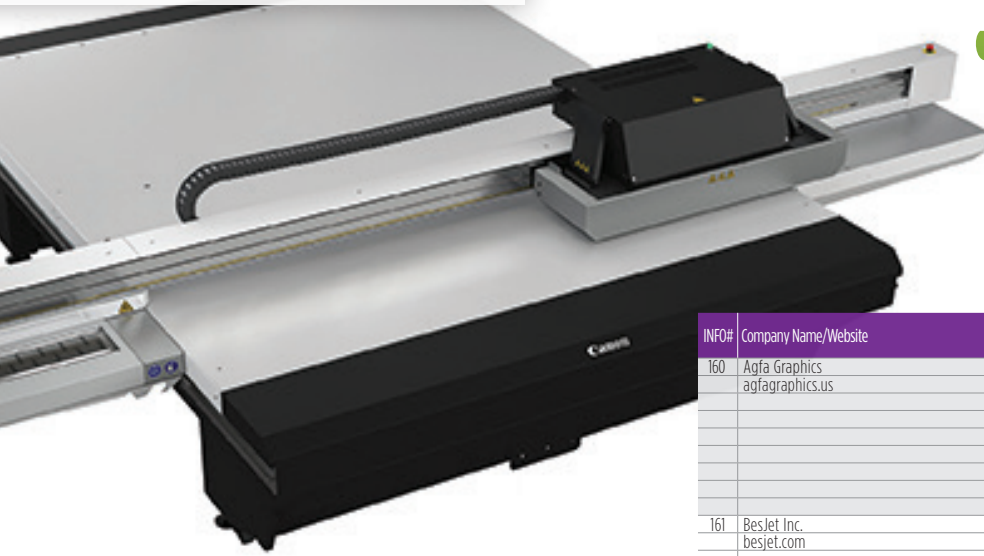

Flatbed O

INFO#	Company Name/Website	Product	Ink Type	Max. Print Width (Inches)	Max. Resolution (dpi)	Max. Speed (sf/h)	Hybrid*	Base Price		
160	Agfa Graphics agfaagraphics.us	Jeti Mira MG2716 HS LED	UV LED	106	920x1,200	2,669	N	CM		
		Jeti Mira MG2732 HS LED	UV LED	106	920x1,200	2,669	N	CM		
		Jeti Tauro H2500 LED	UV LED	100	1,200x725	2,960	Y	CM		
		Jeti Tauro H3300 S LED	UV LED	130	1,200x725	3,250	Y	CM		
		Jeti Tauro H3300 LED 4C or 6C	UV LED	130	1,200x725	4,876	Y	CM		
		Jeti Tauro H3300 UHS LED 4C or 6C	UV LED	130	1,200x725	6,458	Y	CM		
		Anapurna FB2540i LED	UV LED	100	720x1,440	1,034	N	CM		
		Anapurna H2500i LED	UV LED	98	720x1,440	1,238	Y	CM		
		Anapurna H2500i LED	UV LED	126	720x1,440	1,388	Y	CM		
		161	BesJet Inc. besjet.com	MC45-G5	UV LED	48x60	1,200	385	N	$55,000
MC84-G5	UV LED			48x96	1,200	385	N	$65,000		
MC2030GS-8H	UV LED			78x120	1,200	893	N	$82,500		
MC3220GS-16H	UV LED			120x78	1,200	893	N	$93,500		
162	Canon Solutions America csa.canon.com	Canon Arizona 318 GL	UV	98.8x49.6	1,440	194	N	Under $85,000		
		Canon Arizona 365 GT	UV	98.8x49.6	1,440	377	N	CM		
		Canon Arizona 6160 XTS	UV	120.5x98.8	1,440	1,668	N	CM		
		Canon Arizona 6160 HFV	UV	98.4x126	1,440	1,668	N	CM		
		Canon Arizona 6170 HFV	UV	98.4x126	1,440	1,668	N	CM		
		Canon Arizona 6170 XTS	UV	120.5x98.8	1,440	1,668	N	CM		
		Canon Arizona 1240 GT	UV	98.8x49.6	1,440	362	N	CM		
		Canon Arizona 1240 XT	UV	121.7x98.8	1,440	377	N	CM		
		Canon Arizona 1260 GT	UV	98.8x49.6	1,440	362	N	CM		
		Canon Arizona 1260 XT	UV	121.7x98.8	1,440	377	N	CM		
		Canon Arizona 1280 GT	UV	98.8x49.6	1,440	362	N	CM		
		Canon Arizona 1280 XT	UV	121.7x98.8	1,440	377	N	CM		
		Canon Arizona 1340 GT	UV LED	98.8x49.6	1,440	548	N	CM		
		Canon Arizona 1340 XT	UV LED	121.7x98.8	1,440	568	N	CM		
		Canon Arizona 1360 GT	UV LED	98.8x49.6	1,440	548	N	CM		
		Canon Arizona 1360 XT	UV LED	121.7x98.8	1,440	568	N	CM		
		Canon Arizona 1380 GT	UV LED	98.8x49.6	1,440	548	N	CM		
		Canon Arizona 1380 XT	UV LED	121.7x98.8	1,440	568	N	CM		
		Canon Arizona 2260 GT	UV	98.8x49.6	1,440	362	N	CM		
		Canon Arizona 2260 XT	UV	121.7x98.8	1,440	377	N	CM		
		Canon Arizona 2280 GT	UV	98.8x49.6	1,440	362	N	CM		
		Canon Arizona 2280 XT	UV	121.7x98.8	1,440	377	N	CM		
		Canon Arizona 2360 GTF	UV LED	98.8x49.6	1,440	958	N	CM		
		Canon Arizona 2360 XTF	UV LED	121.7x98.8	1,440	1,001	N	CM		
		Canon Arizona 2380 GTF	UV LED	98.8x49.6	1,440	958	N	CM		
		Canon Arizona 2380 XTF	UV LED	121.7x98.8	1,440	1,001	N	CM		
		163	CET Color cetcolor.com	Q5-1000h	UV LED	126	1,200x1,200	750	Y	CM
				Q5-1000	UV LED	122x62	1,200x1,200	730	N	CM
Q5-500h	UV LED			98	1,200x1,200	650	Y	CM		
Q5-500	UV LED			48x98	1,200x1,200	640	N	CM		
Q5-500 - 3 Print Rows	UV LED			48x98	1,200x1,200	448	N	CM		
Q5-250h	UV LED			65	1,200x1,200	372	Y	CM		
Q5-250	UV LED			65x39	1,200x1,200	370	N	CM		
K2-250h	UV LED			65	1,200x1,200	565	Y	CM		
K2-500	UV LED			48x98	1,200x1,200	560	N	CM		
K2-1000 Linear Motion	UV LED			122x62	3,600x3,600	2,494	N	CM		
K2-1000	UV LED			126	1,200x1,200	1,345	Y	CM		
164	DIGITECH digitechusa.com			TruFire ST	UV LED	48.5x96.5	600	2,100	N	CM
		TruFire LT	UV LED	60.5x120.5	600	2,400	N	CM		
		TruFire LT/X2	UV LED	60.5x120.5	600	3,200	N	CM		
165	Durst Image Technology US LLC durstus.com	Rho 2500	UV-Curable	98	1,000	12,900	Y	CM		
		Rho 1312	UV-Curable	98	1,000	11,840	Y	CM		
		P5 350	UV LED	138	1,200	3,875	Y	CM		
		WT 250	Water Technology	98	1,000	3,780	Y	CM		
		H1625	UV LED	64	1,200	458	Y	Under $130,000		
166	EFI efi.com	VUTEK H2000 Pro	UV	80	1,000	1,050	Y	CM		
		VUTEK GS2000LX Pro	UV LED	80	1,000	2,000	Y	CM		
		VUTEK 32h	UV LED	126	1,000	2,400	Y	CM		
		Pro 30f	UV LED	120x80	1,200	2,130	N	CM		
		Pro 16h	UV LED	65	1,200x1,200	976	Y	CM		
		Pro 24f	UV LED	48x96	1,200x1,200	1,152	N	CM		
		VUTEK h3	UV LED	126.5	1,200	3,100	Y	CM		
		VUTEK h5	UV LED	126.5	1,200	3,900	Y	CM		
167	Epson promaging.epson.com	SureColor V7000	UV	48x96	720x1,440	462	N	CM		
168	Flora USA/American Printing Systems florausa.net	PP2512UV	UV-Curable	48x96	726x1,440	1,000	Y	CM		
		Xtra2512UV-LED	UV-Curable	48x96	726x1,440	1,421	N	CM		
		PP3220UV	UV-Curable	78x120	726x1,440	1,000	N	CM