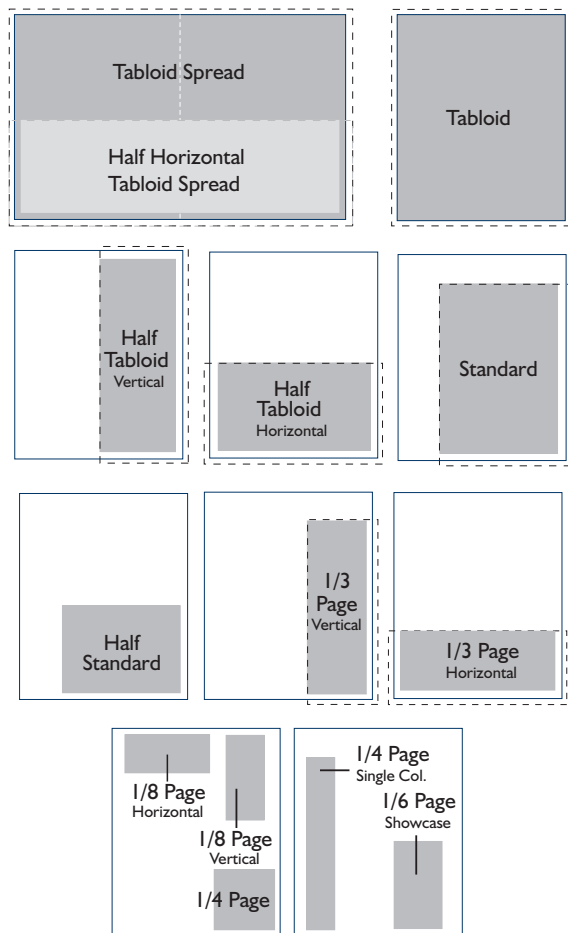

MECHANICAL SPECIFICATIONS

Magazine Trim Size: 10.25" x 12.00" (inches)

Magazine Bleed Size: 10.75" x 12.50" (inches)

There is a .25" bleed on all sides of the page.

Standard bleed and 1/3 page vertical bleed ads only bleed off the right and bottom of ad.

Live Area: Keep all important text and images at least 0.625" (inches) away from the trim on all sides.

Solid gray represents approximate ad size.
Dotted line represents bleed units.

Digital Output is not responsible for improperly prepared ads, however, every ad is preflighted before being placed and every effort possible is made to make sure ads run correctly. The advertiser will be notified of incorrectly prepared ads.

NON BLEED UNITS IN INCHES	WIDTH	HEIGHT
Tabloid Spread	19.50	11.00
Tabloid	9.25	11.00
Standard	6.87	9.43
1/2 Tabloid Spread Horizontal	19.50	5.50
1/2 Tabloid Horizontal	9.25	5.50
1/2 Tabloid Vertical	4.50	11.00
1/2 Standard Page	6.87	4.55
1/3 Page Vertical	3.00	9.43
1/3 Page Horizontal	9.25	3.15
1/4 Page	4.52	4.55
1/8 Page Horizontal	4.52	2.28
1/8 Page Vertical	2.15	4.52
1/6 Page Showcase	2.87	4.50
Classified	2.12	1.00
Target Chart Full Ad	2.87	3.50
Target Chart Half Ad	2.87	1.63
Product Center	4.56	3.00
1/2 Page Buyers Guide	9.25	5.87
1/4 Page Buyers Guide	6.10	3.75

BLEED UNITS IN INCHES	WIDTH	HEIGHT
Tabloid Spread	21.00	12.50
Tabloid	10.75	12.50
Standard (Bleeds 2 Sides)	7.63	10.43
1/2 Horizontal Tabloid Spread (Bleeds 3 Sides)	21.00	6.25
1/2 Horizontal Tabloid (Bleeds 3 Sides)	10.75	6.25
1/2 Vertical Tabloid (Bleeds 3 Sides)	5.25	12.50
1/3 Page Vertical (Bleeds 2 Sides)	3.75	10.43
1/3 Page Horizontal (Bleeds 3 Sides)	10.75	4.15