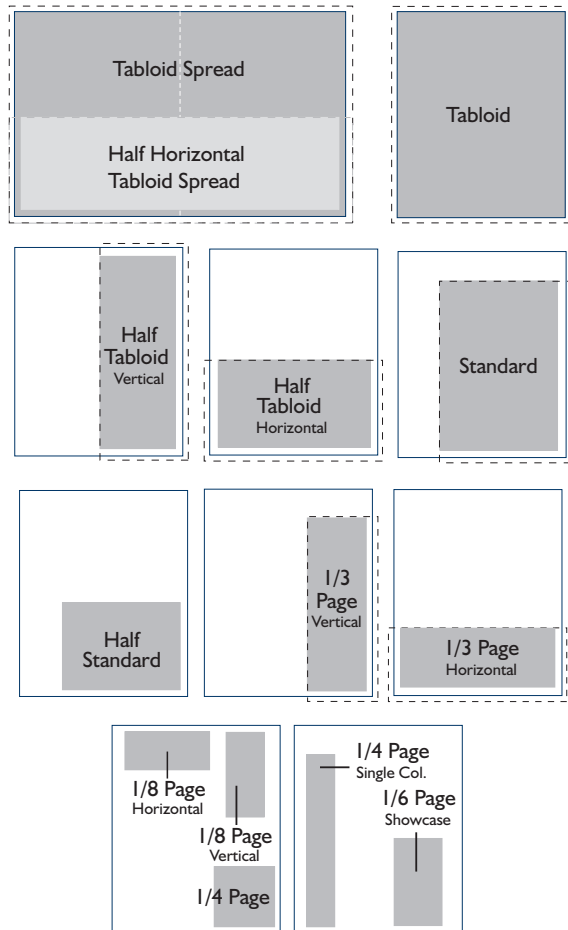

# MECHANICAL SPECIFICATIONS

**Magazine Trim Size:** 10.25" x 12.00" (inches)

**Magazine Bleed Size:** 10.75" x 12.50" (inches)

**There is a .25" bleed on all sides of the page.**

**Standard bleed and 1/3 page vertical bleed ads only bleed off the right and bottom of ad.**

**Live Area:** Keep all important text and images at least 0.625" (inches) away from the trim on all sides.

Solid gray represents approximate ad size.  
Dotted line represents bleed units.

Digital Output is not responsible for improperly prepared ads, however, every ad is preflighted before being placed and every effort possible is made to make sure ads run correctly. The advertiser will be notified of incorrectly prepared ads.

NON BLEED UNITS IN INCHES	WIDTH	HEIGHT
Tabloid Spread	19.50	11.00
Tabloid	9.25	11.00
Standard	6.87	9.43
1/2 Tabloid Spread Horizontal	19.50	5.50
1/2 Tabloid Horizontal	9.25	5.50
1/2 Tabloid Vertical	4.50	11.00
1/2 Standard Page	6.87	4.55
1/3 Page Vertical	3.00	9.43
1/3 Page Horizontal	9.25	3.15
1/4 Page	4.52	4.55
1/8 Page Horizontal	4.52	2.28
1/8 Page Vertical	2.15	4.52
1/6 Page Showcase	2.87	4.50
Classified	2.12	1.00
Target Chart Full Ad	2.87	3.50
Target Chart Half Ad	2.87	1.63
Product Center	4.56	3.00
1/2 Page Buyers Guide	9.25	5.87
1/4 Page Buyers Guide	6.10	3.75

BLEED UNITS IN INCHES	WIDTH	HEIGHT
Tabloid Spread	21.00	12.50
Tabloid	10.75	12.50
Standard (Bleeds 2 Sides)	7.63	10.43
1/2 Horizontal Tabloid Spread (Bleeds 3 Sides)	21.00	6.25
1/2 Horizontal Tabloid (Bleeds 3 Sides)	10.75	6.25
1/2 Vertical Tabloid (Bleeds 3 Sides)	5.25	12.50
1/3 Page Vertical (Bleeds 2 Sides)	3.75	10.43
1/3 Page Horizontal (Bleeds 3 Sides)	10.75	4.15