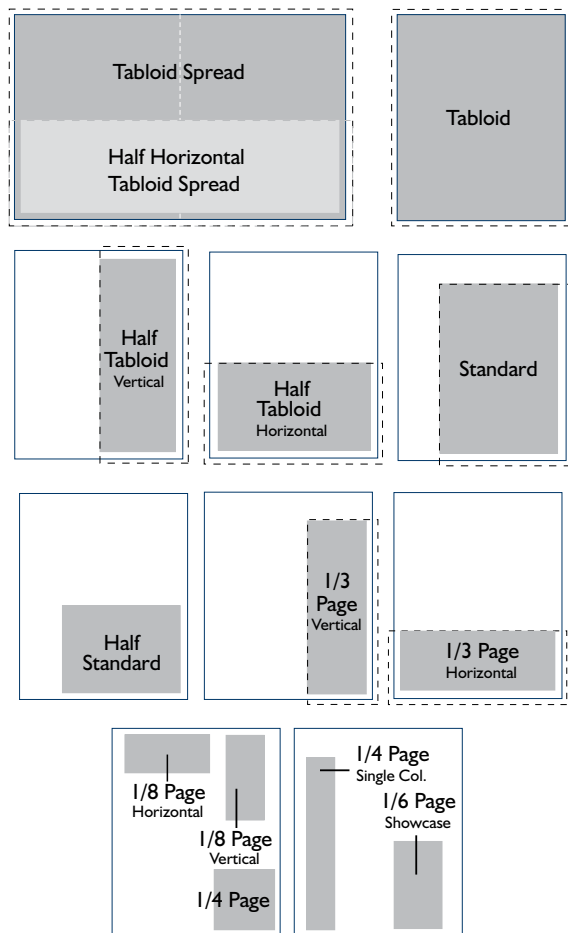

MECHANICAL SPECIFICATIONS

Magazine Trim Size: 10.25" x 12.00" (inches)

Magazine Bleed Size: 10.75" x 12.50" (inches)

There is a .25" bleed on all sides of the page.

Standard bleed and 1/3 page vertical bleed ads only bleed off the right and bottom of ad.

Live Area: Keep all important text and images at least 0.625" (inches) away from the trim on all sides.

Solid gray represents approximate ad size.
Dotted line represents bleed units.

NON BLEED UNITS IN INCHES	WIDTH	HEIGHT
Tabloid Spread	19.50	11.00
Tabloid	9.25	11.00
Standard	6.87	9.43
1/2 Tabloid Spread Horizontal	19.50	5.50
1/2 Tabloid Horizontal	9.25	5.50
1/2 Tabloid Vertical	4.50	11.00
1/2 Standard Page	6.87	4.55
1/3 Page Vertical	3.00	9.43
1/3 Page Horizontal	9.25	3.15
1/4 Page	4.52	4.55
1/8 Page Horizontal	4.52	2.28
1/8 Page Vertical	2.15	4.52
1/6 Page Showcase	2.87	4.50
Classified	2.12	1.00
Target Chart Full Ad	2.87	3.50
Target Chart Half Ad	2.87	1.63
Product Center	4.56	3.00
1/2 Page Buyers Guide	9.25	5.87
1/4 Page Buyers Guide	6.10	3.75

BLEED UNITS IN INCHES	WIDTH	HEIGHT
Tabloid Spread	21.00	12.50
Tabloid	10.75	12.50
Standard (Bleeds 2 Sides)	7.63	10.43
1/2 Horizontal Tabloid Spread (Bleeds 3 Sides)	21.00	6.25
1/2 Horizontal Tabloid (Bleeds 3 Sides)	10.75	6.25
1/2 Vertical Tabloid (Bleeds 3 Sides)	5.25	12.50
1/3 Page Vertical (Bleeds 2 Sides)	3.75	10.43
1/3 Page Horizontal (Bleeds 3 Sides)	10.75	4.15

WEB SPECIFICATION: JPEG or GIF Format at 72 dpi

- Leaderboard**.....728x90 pixels, Max 40K
- Super Leaderboard**.....970x90 pixels, Max 40K
- Wide Skyscraper**.....160x600 pixels, Max 40K
- Banner**.....468x60 pixels, Max 15K
- Big Box Unit**.....300x250 pixels, Max 30K
- Button**.....120x60 or 120x100 pixels, Max 4K
- Buyers Guide Logo**.....75 pixels high, Max 4K