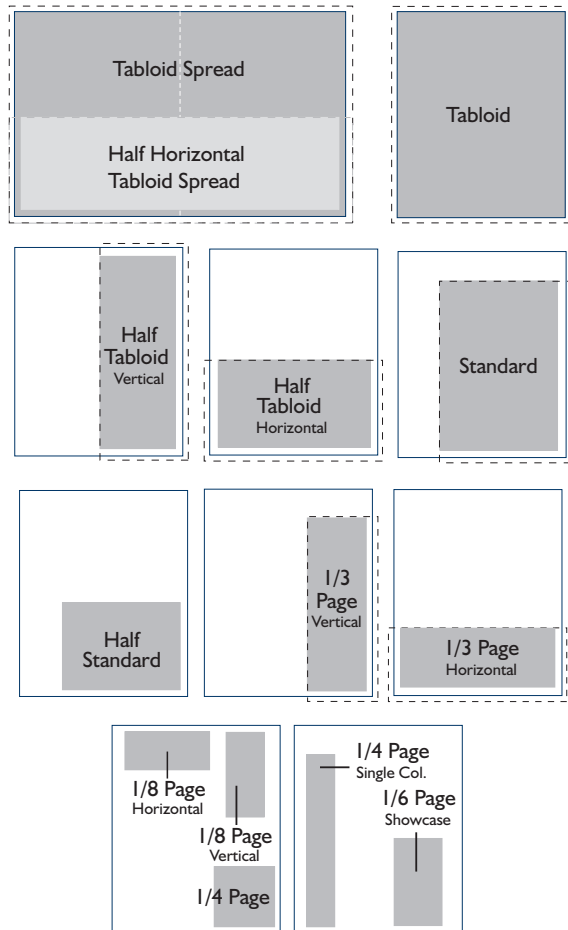

MECHANICAL SPECIFICATIONS

Magazine Trim Size: 10.25" x 12.00" (inches)

Magazine Bleed Size: 10.75" x 12.50" (inches)

There is a .25" bleed on all sides of the page.

Standard bleed and 1/3 page vertical bleed ads only bleed off the right and bottom of ad.

Live Area: Keep all important text and images at least 0.625" (inches) away from the trim on all sides.

Solid gray represents approximate ad size.
Dotted line represents bleed units.

Digital Output is not responsible for improperly prepared ads, however, every ad is preflighted before being placed and every effort possible is made to make sure ads run correctly. The advertiser will be notified of incorrectly prepared ads.

NON BLEED UNITS IN INCHES	WIDTH	HEIGHT
Tabloid Spread	19.50	11.00
Tabloid	9.25	11.00
Standard	6.87	9.43
1/2 Tabloid Spread Horizontal	19.50	5.50
1/2 Tabloid Horizontal	9.25	5.50
1/2 Tabloid Vertical	4.50	11.00
1/2 Standard Page	6.87	4.55
1/3 Page Vertical	3.00	9.43
1/3 Page Horizontal	9.25	3.15
1/4 Page	4.52	4.55
1/8 Page Horizontal	4.52	2.28
1/8 Page Vertical	2.15	4.52
1/6 Page Showcase	2.87	4.50
Classified	2.12	1.00
Target Chart Full Ad	2.87	3.50
Target Chart Half Ad	2.87	1.63
Product Center	4.56	3.00
1/2 Page Buyers Guide	9.25	5.87
1/4 Page Buyers Guide	6.10	3.75

BLEED UNITS IN INCHES	WIDTH	HEIGHT
Tabloid Spread	21.00	12.50
Tabloid	10.75	12.50
Standard (Bleeds 2 Sides)	7.63	10.43
1/2 Horizontal Tabloid Spread (Bleeds 3 Sides)	21.00	6.25
1/2 Horizontal Tabloid (Bleeds 3 Sides)	10.75	6.25
1/2 Vertical Tabloid (Bleeds 3 Sides)	5.25	12.50
1/3 Page Vertical (Bleeds 2 Sides)	3.75	10.43
1/3 Page Horizontal (Bleeds 3 Sides)	10.75	4.15