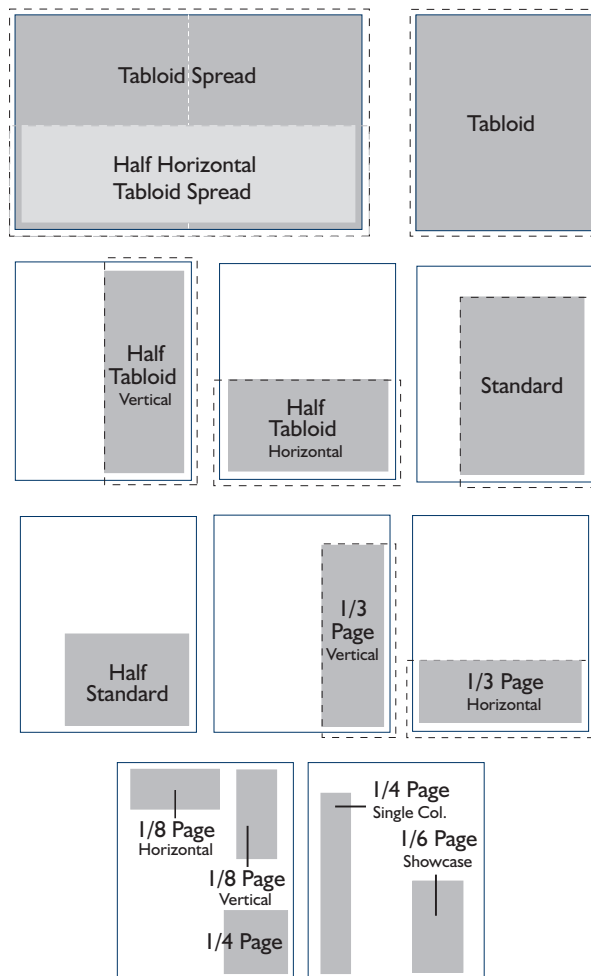

MECHANICAL SPECIFICATIONS

Magazine Trim Size: 10.25" x 12.00" (inches)

Magazine Bleed Size: 10.75" x 12.50" (inches)

There is a .25" bleed on all sides of the page.

Standard bleed and 1/3 page vertical bleed ads only bleed off the right and bottom of ad.

Live Area: Keep all important text and images at least 0.625" (inches) away from the trim on all sides.

Solid gray represents approximate ad size.

Dotted line represents bleed units.

Digital Output is not responsible for improperly prepared ads, however, every ad is preflighted before being placed and every effort possible is made to make sure ads run correctly. The advertiser will be notified of incorrectly prepared ads.

DIGITAL
output 2021

NON BLEED UNITS IN INCHES	WIDTH	HEIGHT
Tabloid Spread	19.50	11.00
Tabloid	9.25	11.00
Standard	6.87	9.43
1/2 Tabloid Spread Horizontal	19.50	5.50
1/2 Tabloid Horizontal	9.25	5.50
1/2 Tabloid Vertical	4.50	11.00
1/2 Standard Page	6.87	4.55
1/3 Page Vertical	3.00	9.43
1/3 Page Horizontal	9.25	3.15
1/4 Page	4.52	4.55
1/8 Page Horizontal	4.52	2.28
1/8 Page Vertical	2.15	4.52
1/6 Page Showcase	2.87	4.50
Classified	2.12	1.00
Target Chart Full Ad	2.87	3.50
Target Chart Half Ad	2.87	1.63
Product Center	4.56	3.00
1/2 Page Buyers Guide	9.25	5.87
1/4 Page Buyers Guide	6.10	3.75

BLEED UNITS IN INCHES	WIDTH	HEIGHT
Tabloid Spread	21.00	12.50
Tabloid	10.75	12.50
Standard (Bleeds 2 Sides)	7.63	10.43
1/2 Horizontal Tabloid Spread (Bleeds 3 Sides)	21.00	6.25
1/2 Horizontal Tabloid (Bleeds 3 Sides)	10.75	6.25
1/2 Vertical Tabloid (Bleeds 3 Sides)	5.25	12.50
1/3 Page Vertical (Bleeds 2 Sides)	3.75	10.43
1/3 Page Horizontal (Bleeds 3 Sides)	10.75	4.15