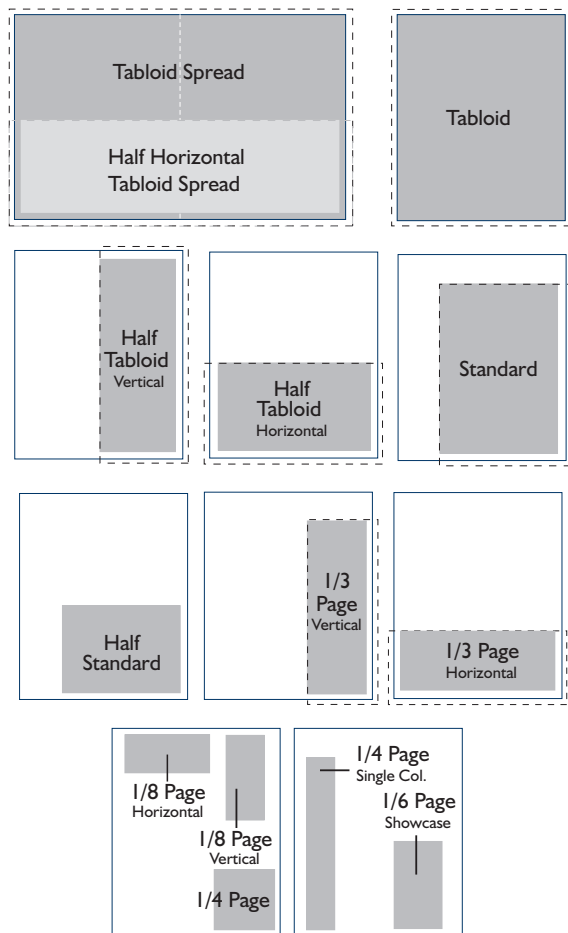

**Live Area:** Keep all important text and images at least 0.625" (inches) away from the trim on all sides.

Solid gray represents approximate ad size.  
Dotted line represents bleed units.

Digital Output is not responsible for improperly prepared ads, however, every ad is preflighted before being placed and every effort possible is made to make sure ads run correctly. The advertiser will be notified of incorrectly prepared ads.

| NON BLEED UNITS IN INCHES     | WIDTH | HEIGHT |
|-------------------------------|-------|--------|
| Tabloid Spread                | 19.50 | 11.00  |
| Tabloid                       | 9.25  | 11.00  |
| Standard                      | 6.87  | 9.43   |
| 1/2 Tabloid Spread Horizontal | 19.50 | 5.50   |
| 1/2 Tabloid Horizontal        | 9.25  | 5.50   |
| 1/2 Tabloid Vertical          | 4.50  | 11.00  |
| 1/2 Standard Page             | 6.87  | 4.55   |
| 1/3 Page Vertical             | 3.00  | 9.43   |
| 1/3 Page Horizontal           | 9.25  | 3.15   |
| 1/4 Page                      | 4.52  | 4.55   |
| 1/8 Page Horizontal           | 4.52  | 2.28   |
| 1/8 Page Vertical             | 2.15  | 4.52   |
| 1/6 Page Showcase             | 2.87  | 4.50   |
| Classified                    | 2.12  | 1.00   |
| Target Chart Full Ad          | 2.87  | 3.50   |
| Target Chart Half Ad          | 2.87  | 1.63   |
| Product Center                | 4.56  | 3.00   |
| 1/2 Page Buyers Guide         | 9.25  | 5.87   |
| 1/4 Page Buyers Guide         | 6.10  | 3.75   |