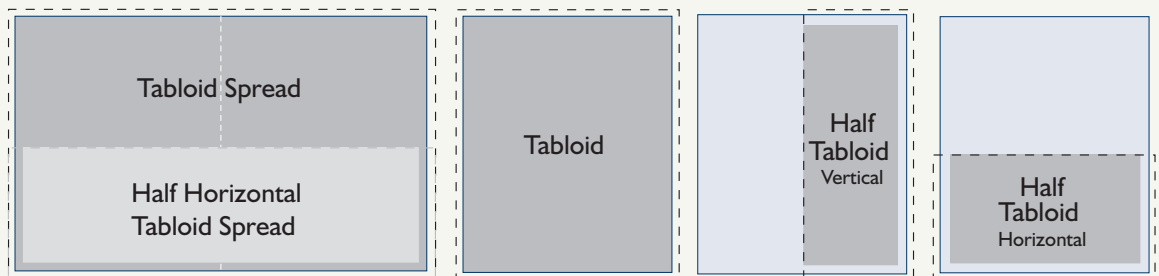

NON BLEED UNITS	WIDTH	HEIGHT
Tabloid Spread	19.5000	11.0000
Tabloid	9.2500	10.7500
Standard	6.8750	9.4306
1/2 Tabloid Spread Horizontal	19.5000	5.8750
1/2 Tabloid Horizontal	9.2500	5.8750
1/2 Tabloid Vertical	4.5000	10.7500
1/2 Standard Page	6.8750	4.5500
1/3 Page Vertical	3.0000	9.4306
1/3 Page Horizontal	9.2500	4.0000
1/4 Page Horizontal	5.5000	4.5000
1/4 Page Vertical	4.5000	5.5000
1/4 Page Single Column	2.1250	9.4306
1/8 Page Horizontal	4.5000	2.2500
1/8 Page Vertical	2.1250	4.7500
1/6 Page Showcase	2.8750	4.5000
Classified	2.1250	1.0000
Target Chart Full Ad	2.8750	3.5000
Target Chart Half Ad	2.8750	1.6375
Product Center	4.5660	3.0000

BLEED UNITS	WIDTH	HEIGHT
Tabloid Spread	21.0000	12.5000
Tabloid	10.7500	12.5000
Standard (Bleeds 2 Sides)	7.6355	10.4306
1/2 Horizontal Tabloid Spread (Bleeds 3 Sides)	21.0000	6.7500
1/2 Horizontal Tabloid (Bleeds 3 Sides)	10.7500	6.7500
1/2 Vertical Tabloid (Bleeds 3 Sides)	5.2500	12.5000
1/3 Page Vertical (Bleeds 2 Sides)	2.9000	10.4306
1/3 Page Horizontal (Bleeds 3 Sides)	10.7500	3.2500

* Live Area is .625" on all four sides from the trim

WEB SPECIFICATION: JPEG OR GIF FORMAT

- BANNER .....468x60 pixels, max 15K
- BIG BOX UNIT .....300x250 pixels, max 30K
- BUTTON ..... 120x60 or 120x100 pixels, max 4K
- BUYERS' GUIDE LOGO ..... 125x125 pixels, max 4K

Solid Gray represents approximate ad size.

Dotted line represents bleed units

ADVERTISING

Florida
904-273-2588
sales@digitaloutput.net

Massachusetts
978-921-7850
sales@digitaloutput.net

EDITORIAL

978-921-7850 ext.13
edit@digitaloutput.net

ART DEPARTMENT

978-921-7850 ext.12
art@rockportpubs.com