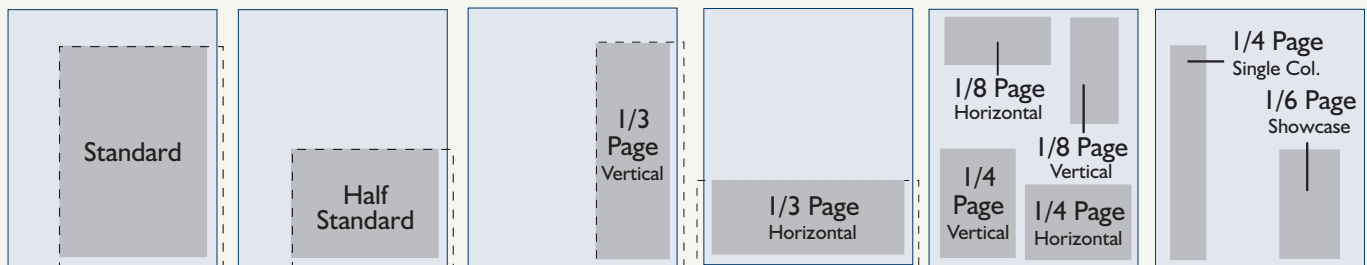

MAGAZINE TRIM SIZE 10.25 X 12.00 (INCHES)

NON BLEED UNITS	WIDTH	HEIGHT
Tabloid Spread	19.5000	11.0000
Tabloid	9.2500	10.7500
Standard	6.8750	9.4306
1/2 Tabloid Spread Horizontal	19.5000	5.8750
1/2 Tabloid Horizontal	9.2500	5.8750
1/2 Tabloid Vertical	4.5000	10.7500
1/2 Standard Page	6.8750	4.5500
1/3 Page Vertical	3.0000	9.4306
1/3 Page Horizontal	9.2500	4.0000
1/4 Page Horizontal	5.5000	4.5000
1/4 Page Vertical	4.5000	5.5000
1/4 Page Single Column	2.1250	9.4306
1/8 Page Horizontal	4.5000	2.2500
1/8 Page Vertical	2.1250	4.7500
1/6 Page Showcase	2.8750	4.5000
Classified	2.1250	1.0000
Target Chart Full Ad	2.8750	3.5000
Target Chart Half Ad	2.8750	1.6375
Product Center	4.5660	3.0000

BLEED UNITS	WIDTH	HEIGHT
Tabloid Spread	21.0000	12.5000
Tabloid	10.7500	12.5000
Standard (Bleeds 2 Sides)	7.6355	10.4306
1/2 Horizontal Tabloid Spread (Bleeds 3 Sides)	21.0000	6.7500
1/2 Horizontal Tabloid (Bleeds 3 Sides)	10.7500	6.7500
1/2 Vertical Tabloid (Bleeds 3 Sides)	5.2500	12.5000
1/3 Page Vertical (Bleeds 2 Sides)	2.9000	10.4306
1/3 Page Horizontal (Bleeds 3 Sides)	10.7500	3.2500

* Live Area is .625" on all four sides from the trim

WEB SPECIFICATION: JPEG OR GIF FORMAT

- BANNER468x60 pixels, max 15K
- BIG BOX UNIT300x250 pixels, max 30K
- BUTTON 120x60 or 120x100 pixels, max 4K
- BUYERS' GUIDE LOGO 125x125 pixels, max 4K

Solid Gray represents approximate ad size.

Dotted line represents bleed units

ADVERTISING

Florida
904-273-2588
sales@digitaloutput.net

Massachusetts
978-921-7850
sales@digitaloutput.net

EDITORIAL

978-921-7850 ext.13
edit@digitaloutput.net